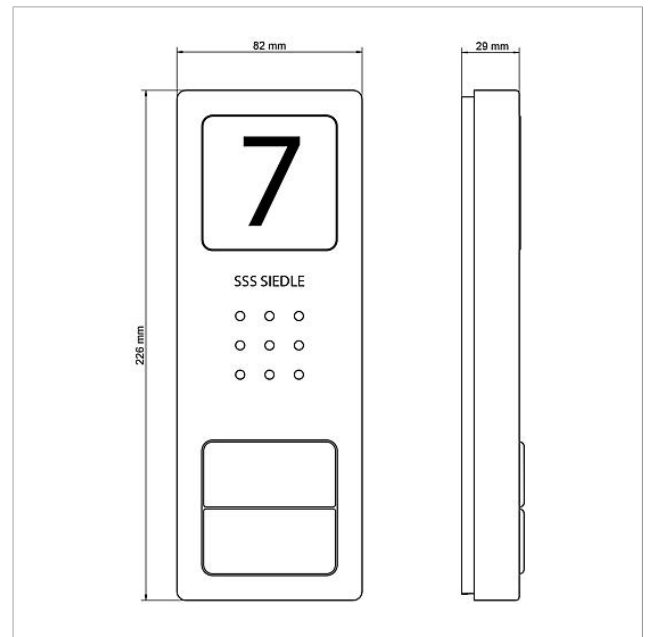

Audio set Siedle Basic
SET CAB 850-2 E/W

210008743-00

Product description

Siedle Basic audio set in bus technology with the functions calling, speech and door release.

Number of call buttons: 2

Each Basic set can be expanded with selected door and indoor stations and enhanced with switching functions and a telephony connection.

Article information

Article designation	Article description	Colour/Material	KG	SAP article no.
SET CAB 850-2 E/W	Audio set Siedle Basic	Brushed stainless steel	A	210008743-00

Spare parts

Article designation	Article description	Colour/Material	KG	SAP article no.
AIB 150-...	Terminals	Blue	E	200049391-00
CA 812-..., BCV/BCVU/CA/CAU/CV/CVU/ STA/STV 850-...	Loudspeaker	Others	E	200029867-00
CA 812-..., CA/CAU 850-...	Insert for info sign	White	E	200029872-00
CA 812-..., CA/CAU/CVU 850-..., CV 850-x-03, -04	Microphone	Others	E	200029868-00
CA 812-..., CA/CV 850-..., BCV 850-...	Siedle screw-turner	Others	E	200029931-00
CA 812-2, CA 850-2 E	Upper part of the housing	Brushed stainless steel	E	210008752-00
CA 812-2, CA/CAU 850-2, CV/CVU 850-2-...	Nameplate superstructure	Clear glass	E	200029865-00
CA 812-2, CA/CAU 850-2, CV/CVU 850-2-...	Nameplate insert	White	E	200029870-00
CA 850-2 E	Siedle Compact audio door station	Brushed stainless steel	A	210008734-00

Audio set Siedle Basic
SET CAB 850-2 E/W

210008743

Page 2

Audio set Siedle Basic
SET CAB 850-2 E/W

210008743

Page 3

SET CAB 850-x E/W Audio set Siedle Basic	Product information	5,7 MB	Download
SNG 850-0 Set line rectifier	Declaration of Conformity	1,8 MB	Download
AIB 150-0 Audio indoor station Siedle Basic	Declaration of Conformity	1,8 MB	Download
	Additional information	109 kB	Download