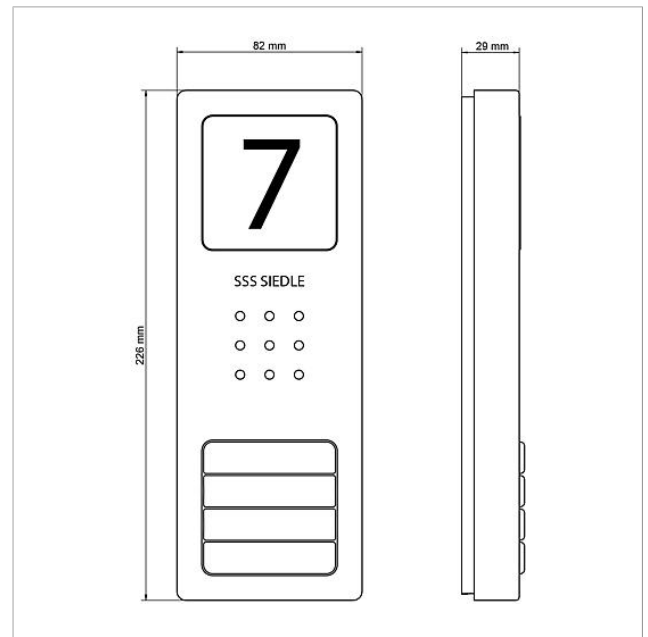

Audio set Siedle Basic
SET CAB 850-4 E/W

210008745

Page 2