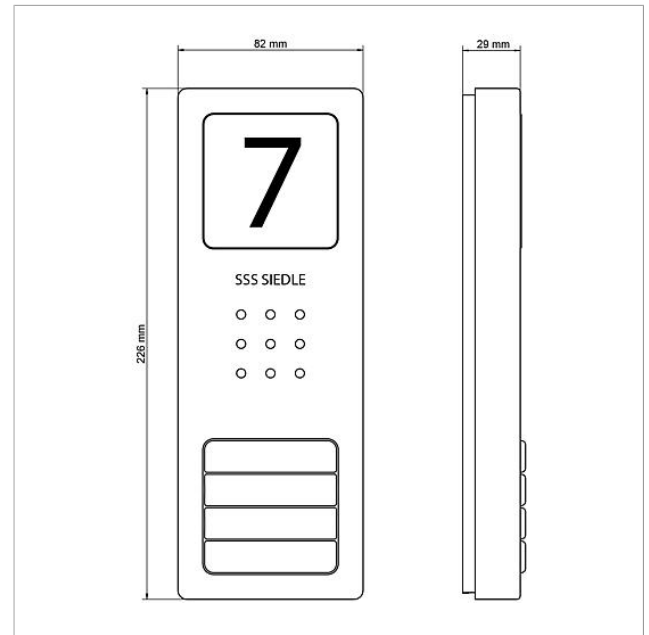

Siedle Compact audio
door station
CA 850-1

Page 4