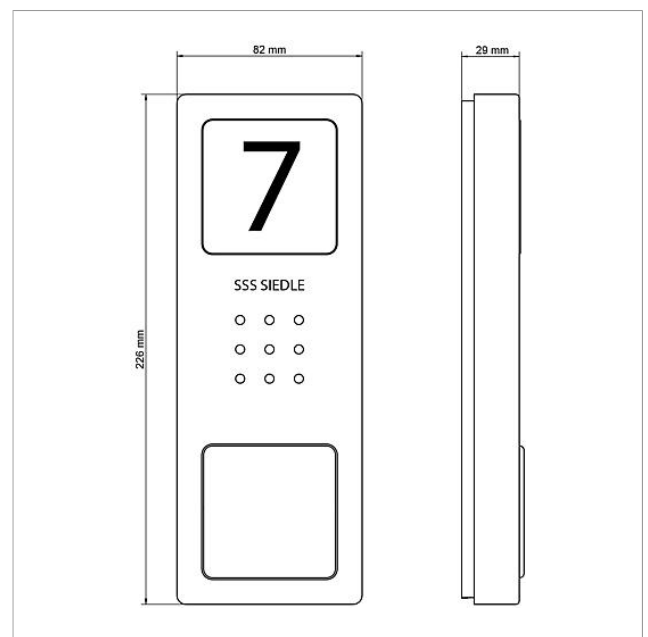

Siedle Compact audio door station CA 850-1

Page 3