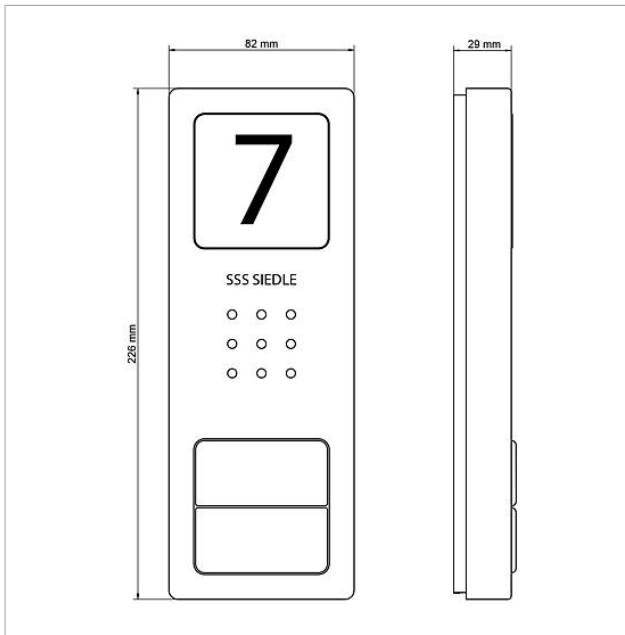

Siedle Compact audio
door station
CA 850-1

Page 4