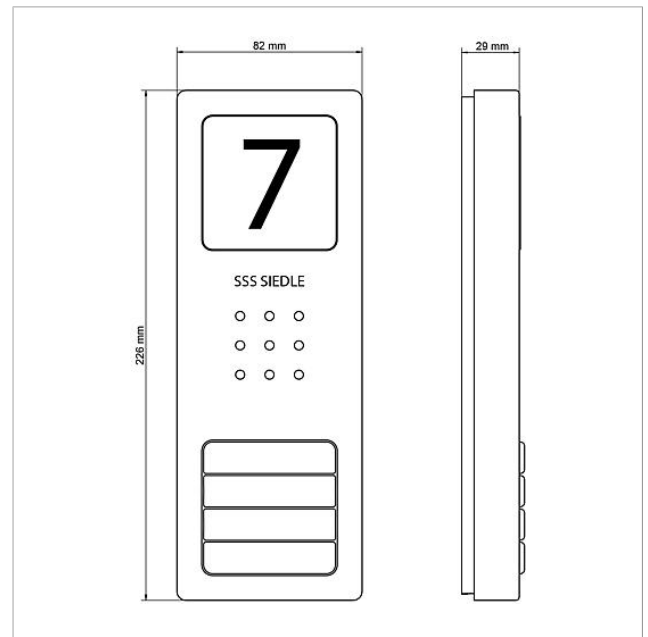

Upper part of the
housing
CA 812-4, CA 850-4 E
210008753-00

Product description

Upper part of the housing for CA 850-..., CA 812-... E Compact audio door station.

Specifications

Dimensions (mm) W x H x D: 82 x 226 x 29

Article information

Article designation	Article description	Colour/Material	KGSAP article no.
CA 812-4, CA 850-4 E	Upper part of the housing	Brushed stainless steel	E 210008753-00

Upper part of the
housing
CA 812-4, CA 850-4 E

210008753

Page 2

Upper part of the
housing
CA 812-4, CA 850-4 E

210008753

Page 3

CA 812-x E Siedle Compact audio door station

Product information

1,9 MB