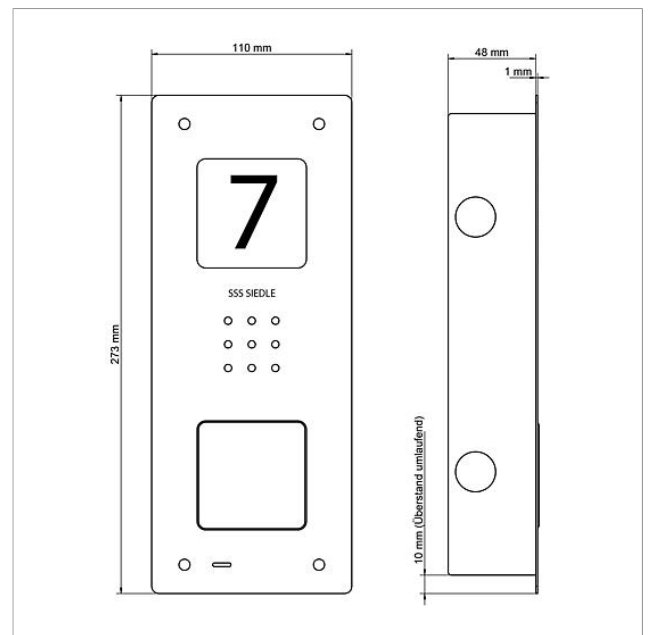

Specifications

Contact type:	contact 24 V, 2 A
Protection system:	IP 54
Ambient temperature:	-20 °C to +55 °C
Dimensions front panel (mm) W x H x D:	110 x 273 x 1
Dimensions housing (mm) W x H x D:	85 x 253 x 48

Siedle Compact audio
door station flush
mounting
CAU 850-1-0 E

210009117

Page 2

Article designation	Article description	Colour/Material	KG	SAP article no.
CA 812-1, CA/CAU 850-1, BCV/BCVU/ CV/CVU 850-1-...	Nameplate insert	White	E	200029869-00
CAU 850-1-0 E	Upper part of the housing	Brushed stainless steel	E	210009391-00

Siedle Compact audio
door station flush
mounting
CAU 850-1-0 E

210009117

Page 3

Siedle Compact audio
door station flush
mounting
CAU 850-1-0 E

210009117

Page 4

CAU 850-X-0 Siedle Compact audio door station flush mounting	Product information	1,4 MB	Download
CAU 850-X-0 Siedle Compact audio door station flush mounting	Declaration of Conformity	759 kB	Download
	Additional information	109 kB	Download