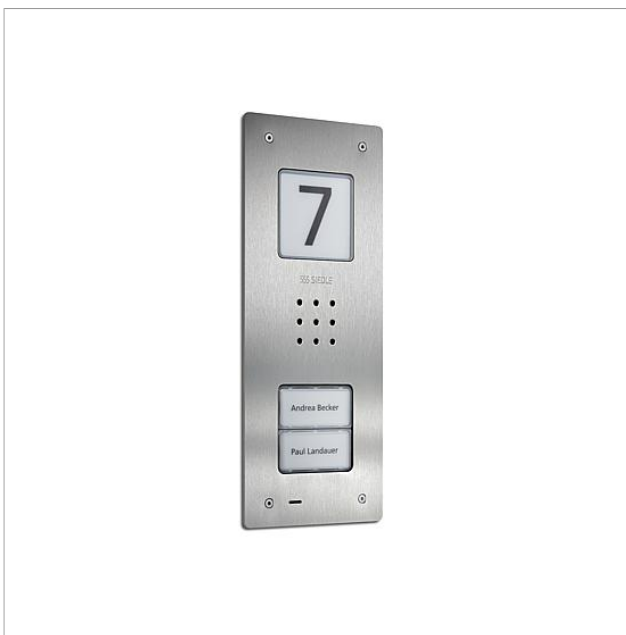

Siedle Compact audio
door station flush
mounting
CAU 850-2-0 E

210009118

Page 3