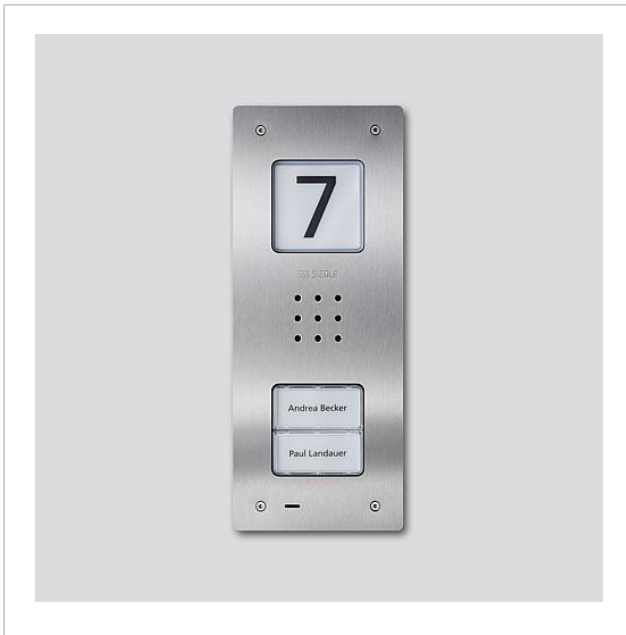

Siedle Compact audio
door station flush
mounting
CAU 850-2-0 E

210009118

Page 3