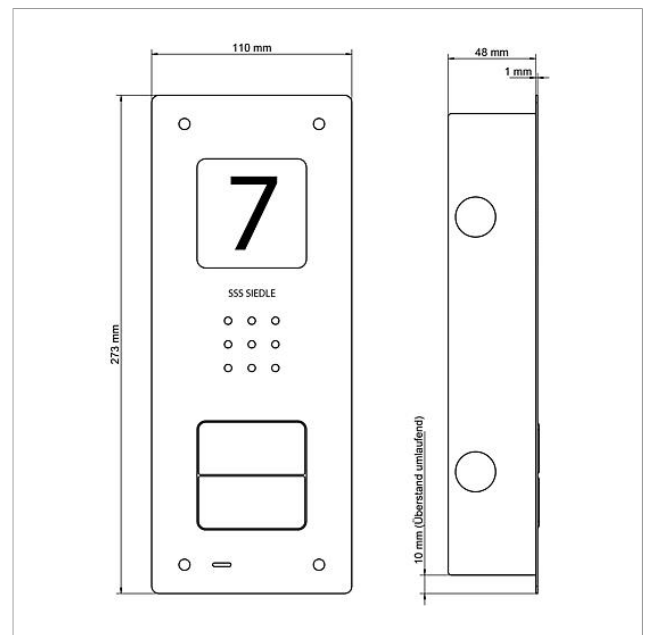

Specifications

Contact type:	contact 24 V, 2 A
Protection system:	IP 54
Ambient temperature:	-20 °C to +55 °C
Dimensions front panel (mm) W x H x D:	110 x 273 x 1
Dimensions housing (mm) W x H x D:	85 x 253 x 48

Siedle Compact audio
door station flush
mounting
CAU 850-2-0 E

210009118

Page 2

Article designation	Article description	Colour/Material	KG	SAP article no.
CA 812-2, CA/CAU 850-2, CV/CVU 850-2-...	Nameplate insert	White	E	200029870-00
CAU 850-2-0 E	Upper part of the housing	Brushed stainless steel	E	210009392-00

Siedle Compact audio
door station flush
mounting
CAU 850-2-0 E

210009118

Page 3

Siedle Compact audio
door station flush
mounting
CAU 850-2-0 E

210009118

Page 4

CAU 850-X-0 Siedle Compact audio door station flush mounting	Product information	1,4 MB	Download
CAU 850-X-0 Siedle Compact audio door station flush mounting	Declaration of Conformity	759 kB	Download
	Additional information	109 kB	Download