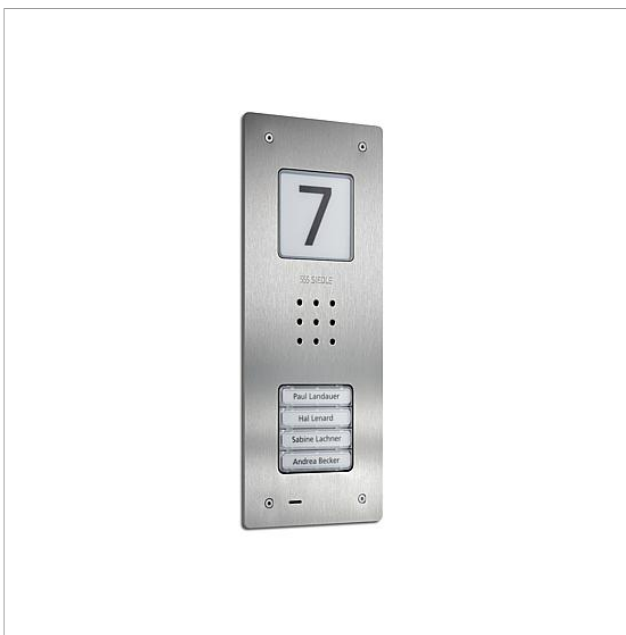

Siedle Compact audio door station flush mounting
CAU 850-4-0 E
210009119-00

Product description

Siedle Compact audio door station flush mounting, for installation in the In-Home bus. With the functions calling, speech and door release.

Article information

Article designation	Article description	Colour/Material	KGAP article no.
CAU 850-4-0 E	Siedle Compact audio door station flush mounting	Brushed stainless steel	A 210009119-00

Spare parts

Siedle Compact audio
door station flush
mounting
CAU 850-4-0 E

210009119

Page 2

Article designation

CAU 850-4-0 E

Article description

Upper part of the housing

Colour/Material

Brushed stainless steel

KG

E

**SAP article
no.**

210009393-00

Siedle Compact audio
door station flush
mounting
CAU 850-4-0 E

210009119

Page 3