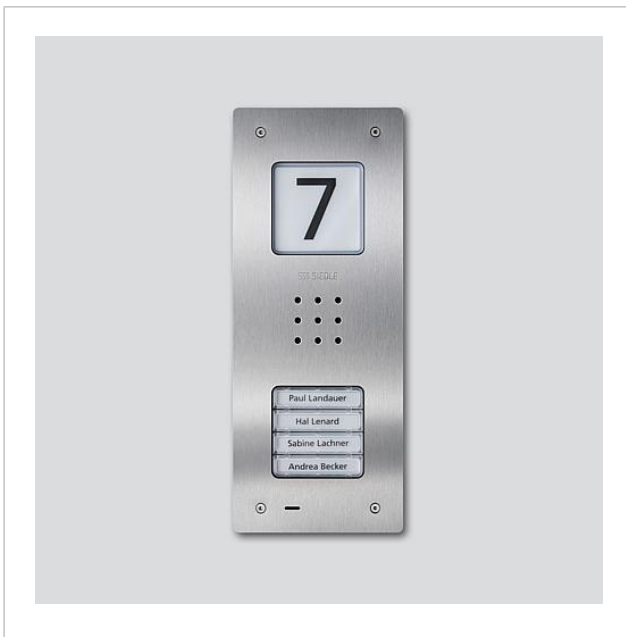

Siedle Compact audio door station flush mounting
CAU 850-4-0 E
210009119-00

Product description

Siedle Compact audio door station flush mounting, for installation in the In-Home bus. With the functions calling, speech and door release.

Performance features:

- Integrated door loudspeaker
- Adjustable voice volume
- Number of integrated call buttons: 4
- Acoustic button acknowledgement can be activated
- Backlit nameplates exchangeable from the front
- Backlit info sign for house number, logos, opening times, etc.
- For flush mounting with brushed stainless steel panel

Siedle Compact audio
door station flush
mounting
CAU 850-4-0 E

210009119

Page 2

Article designation

CAU 850-4-0 E

Article description

Upper part of the housing

Colour/Material

Brushed stainless steel

KG

E

**SAP article
no.**

210009393-00

Siedle Compact audio
door station flush
mounting
CAU 850-4-0 E

210009119

Page 3