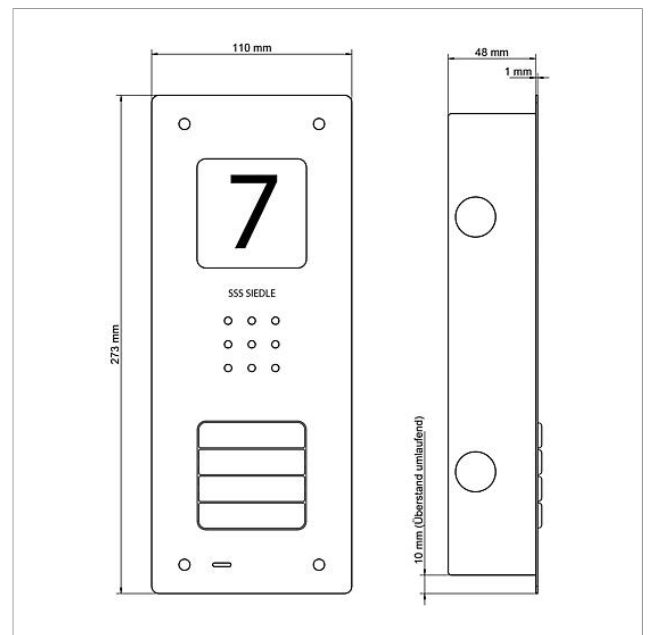

Specifications

Contact type:	contact 24 V, 2 A
Protection system:	IP 54
Ambient temperature:	-20 °C to +55 °C
Dimensions front panel (mm) W x H x D:	110 x 273 x 1
Dimensions housing (mm) W x H x D:	85 x 253 x 48

Brushed stainless steel

KG

E

**SAP article
no.**

210009393-00

Siedle Compact audio
door station flush
mounting
CAU 850-4-0 E

210009119

Page 3